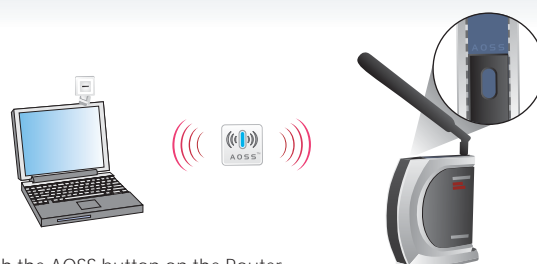

Easy and Secure Wireless Setup with AOSS

- Push the AOSS button on the Router
- Click on the AOSS icon in the Client Manager
- DONE! A secure wireless connection is automatically established