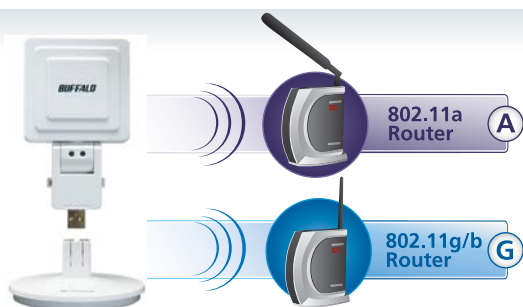

Features and Benefits

- Built-in Amplifier Improves Wireless Performance and Extends Range
- Dual Band Support: 2.4 GHz and 5 GHz
- 108 Mbps* Super A and Super G High Speed Wireless Technology
- USB 2.0/1.1 Interface, Fits Any Notebook or Desktop with an Available USB Port
- Easy Setup with AirStation One-Touch Secure System (AOSS™)
- Supports WPA (TKIP, AES) and 128/64-bit WEP Security
- Built-in High Gain Directional Antenna Improves Wireless Signal and Range
- Adjustable Antenna Face Angle for Optimal Signal Reception
- Two Convenient Attachment Options: Built-in Clip and Desktop Stand with 1.5m. USB 2.0 Cable
- Ideal for High-Speed Media Streaming and Online Gaming over 802.11g or 802.11a Wireless Network
- For best performance, use with Wireless-A&G MIMO Performance* Router & Access Point

Dual Band Support: 2.4 GHz & 5 GHz

Connects to either high-speed 802.11a or 802.11g wireless networks!